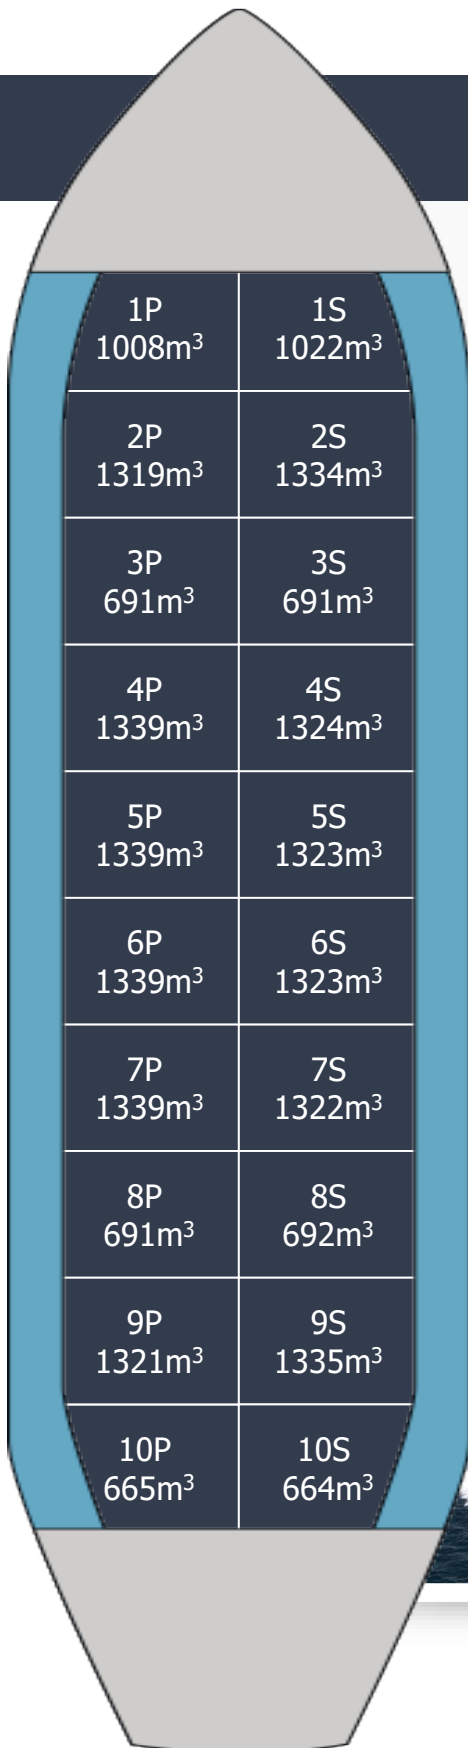

# CHEMSTAR IRIS

Built.....2018  
 Type.....IMO 2/3  
 Class.....NK  
 Flag.....Panama  
 DWT.....21,144  
 Draft.....9.715  
 Beam.....24.0  
 LOA.....149.03  
 GRT.....12,238  
 NRT.....6,474  
 Cap 98%.....22,082  
 Tanks.....20-STST