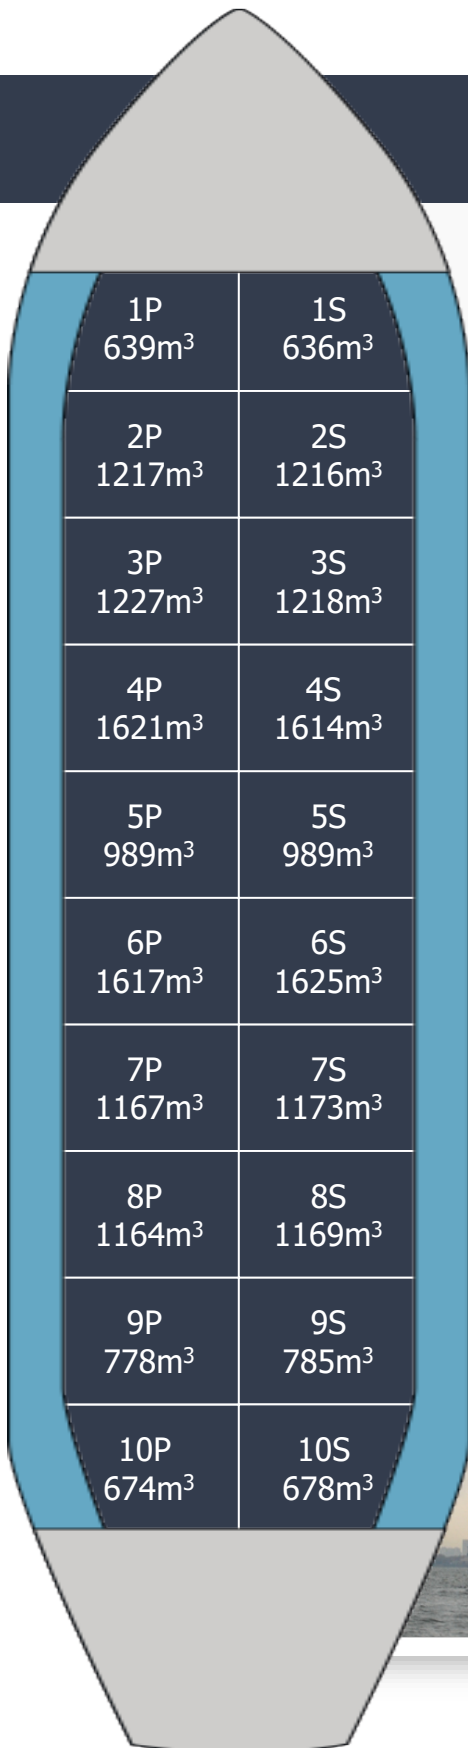

# FAIRCHEM KISO

Built.....2011  
 Type.....IMO 2/3  
 Class.....NK  
 Flag.....Marshall Islands  
 DWT.....21,166  
 Draft.....10.11  
 Beam.....23.70  
 LOA.....145.53  
 GRT.....11,653  
 NRT.....6,541  
 Cap 98%.....22,196  
 Tanks.....20-STST