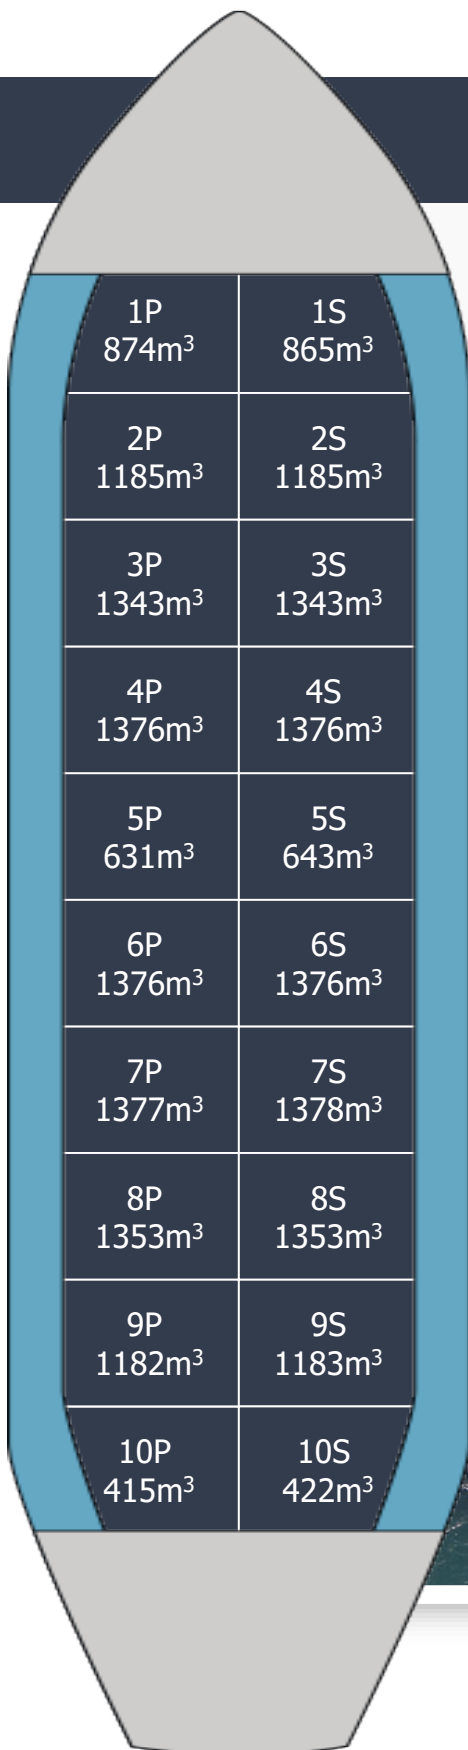

FAIRCHEM LOYALTY

Built.....2019
 Type.....IMO 2/3
 Class.....NK
 Flag.....Singapore
 DWT.....22,322
 Draft.....10.167
 Beam.....24.60
 LOA.....149.93
 GRT.....13,146
 NRT.....6,544
 Cap 98%.....22,236
 Tanks.....20-STST