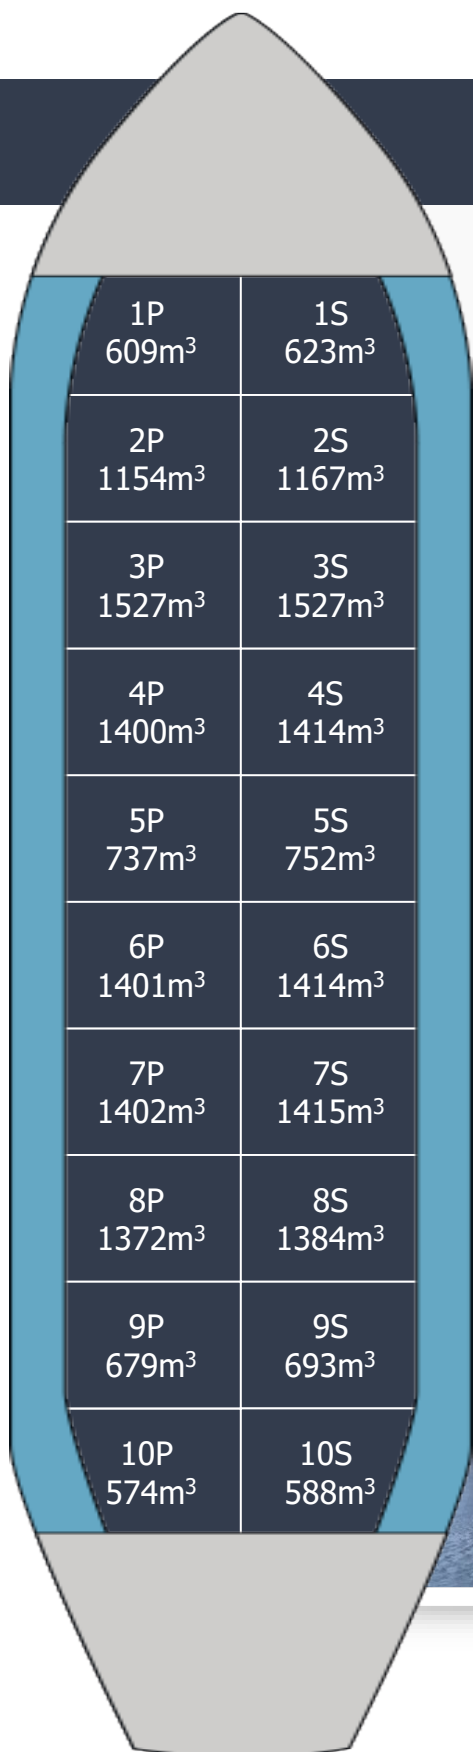

STREAM PACIFIC

Built.....2019
 Type.....IMO 2/3
 Class.....NK
 Flag.....Marshall Islands
 DWT.....19,999
 Draft.....9.762
 Beam.....24.00
 LOA.....146.50
 GRT.....12,075
 NRT.....6,306
 Cap 98%.....21,832
 Tanks.....20-STST