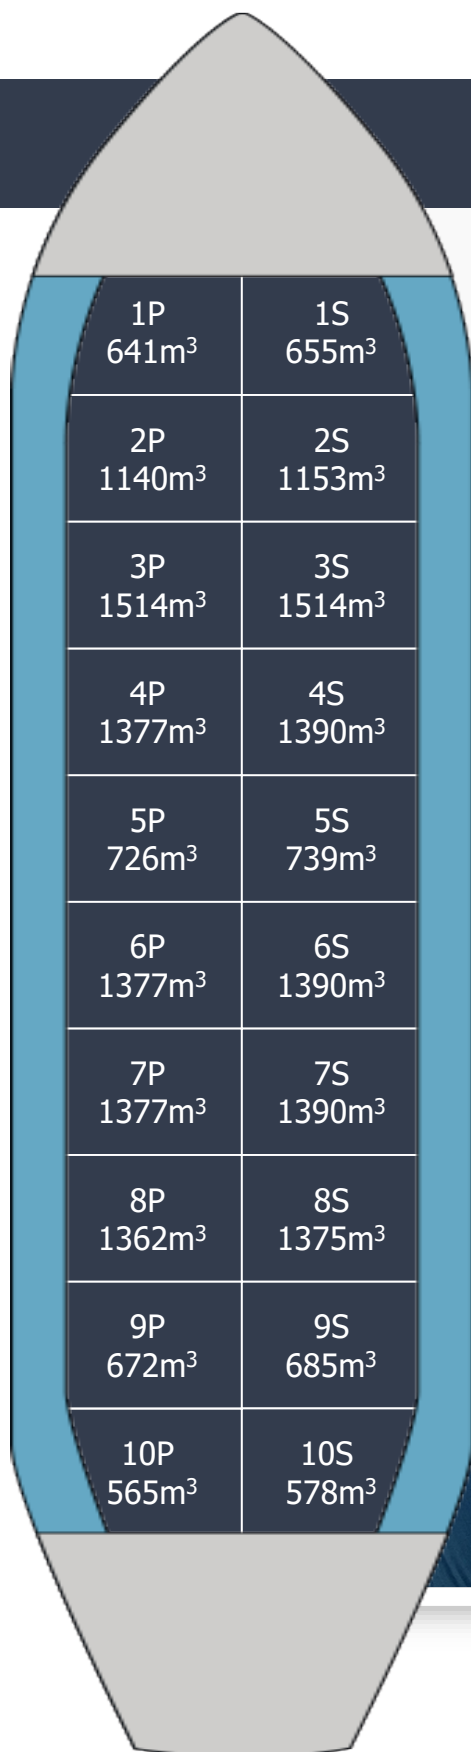

FAIRCHEM SABRE

Built.....2013
 Type.....IMO 2/3
 Class.....NK
 Flag.....Marshall Islands
 DWT.....19,994
 Draft.....9.722
 Beam.....23.73
 LOA.....146.6
 GRT.....11,752
 NRT.....6,272
 Cap 98%.....21,625
 Tanks.....20-STST