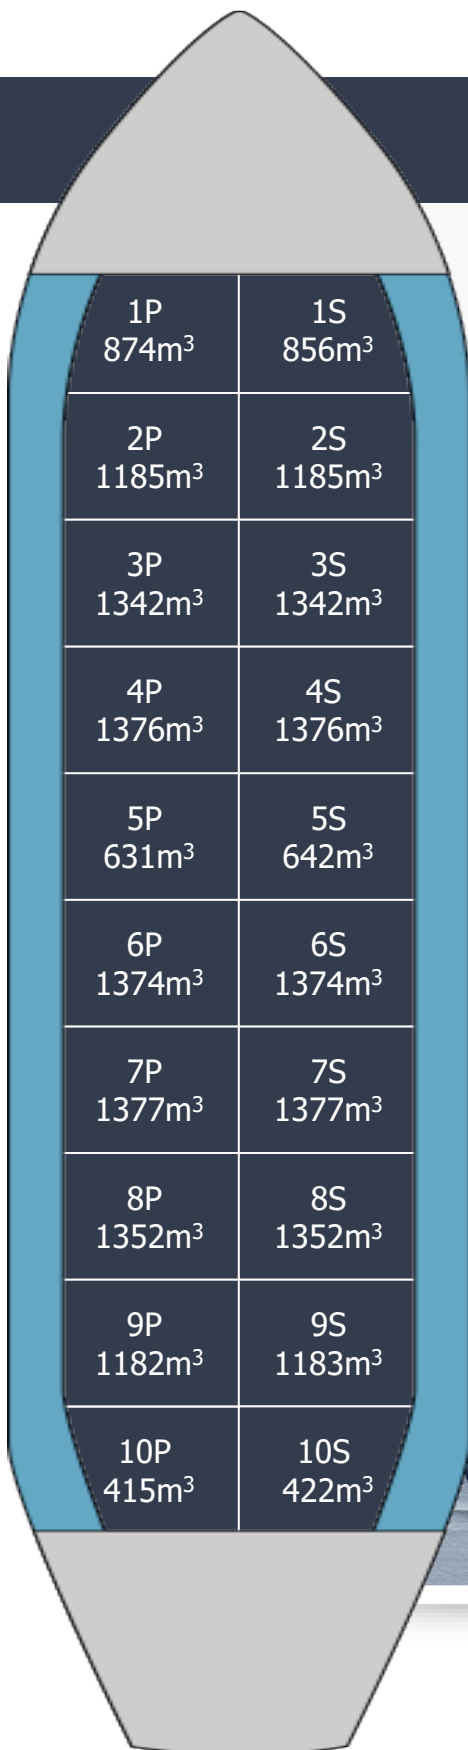

# FAIRCHEM SUCCESS

Built.....2017  
 Type.....IMO 2/3  
 Class.....NK  
 Flag.....Panama  
 DWT.....22,346  
 Draft.....10.167  
 Beam.....24.60  
 LOA.....149.93  
 GRT.....13,120  
 NRT.....6,544  
 Cap 98%.....22,240  
 Tanks.....20-STST