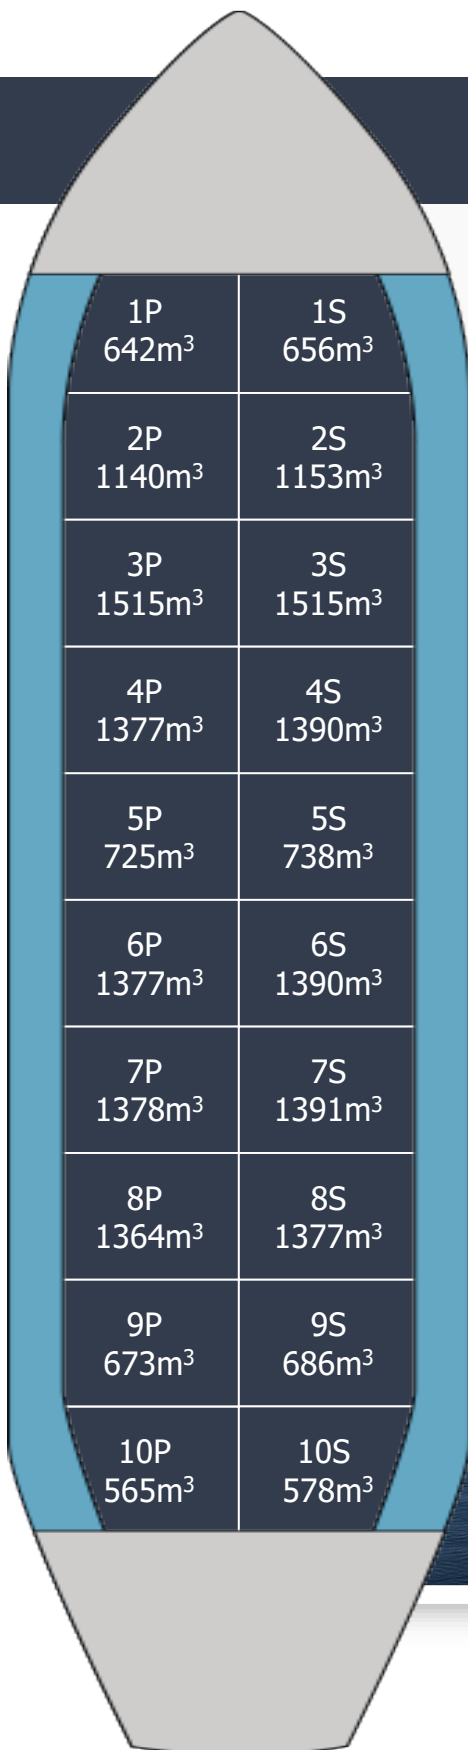

FAIRCHEM SWORD

Built.....2013
 Type.....IMO 2/3
 Class.....NK
 Flag.....Marshall Islands
 DWT.....19,992
 Draft.....9.722
 Beam.....23.73
 LOA.....146.6
 GRT.....11,752
 NRT.....6,272
 Cap 98%.....21,631
 Tanks.....20-STST