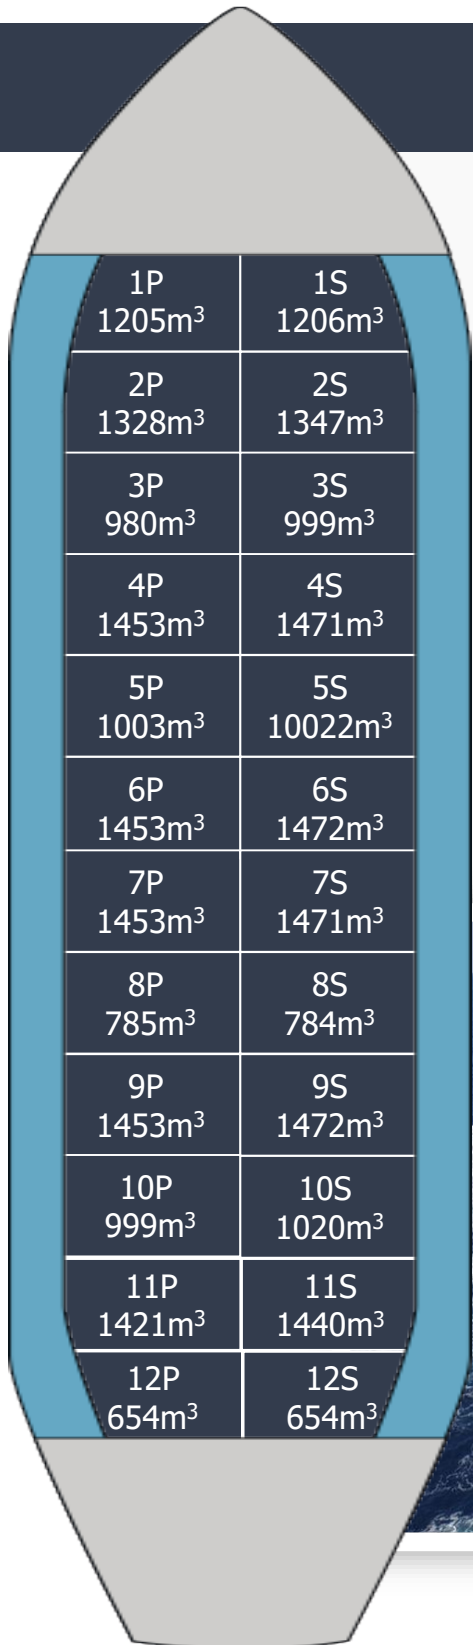

FAIRCHEM THRESHER

Built.....2019
 Type.....IMO 2/3
 Class.....NK
 Flag.....Marshall Islands
 DWT.....25,175
 Draft.....9.892
 Beam.....26.6
 LOA.....158.9
 Cap 98%.....28,559
 Tanks.....24-STST