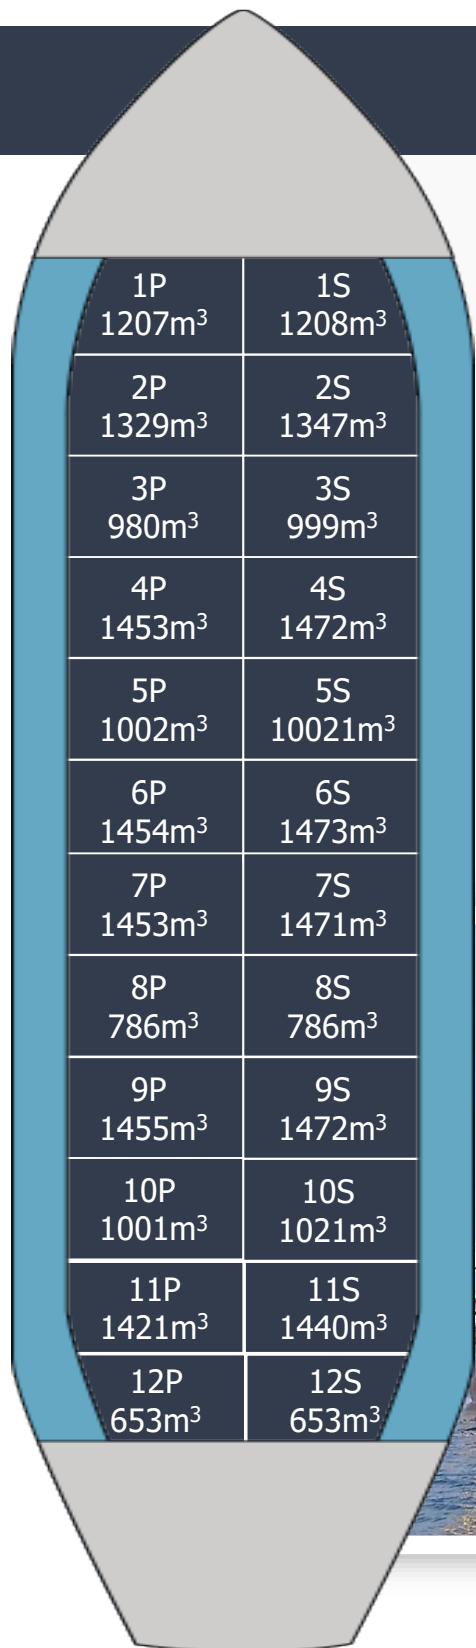

FAIRCHEM TIGER

Built.....2019
 Type.....IMO 2/3
 Class.....NK
 Flag.....Marshall Islands
 DWT.....25,179
 Draft.....9.892
 Beam.....26.6
 LOA.....158.9
 Cap 98%.....28,557
 Tanks.....24-STST