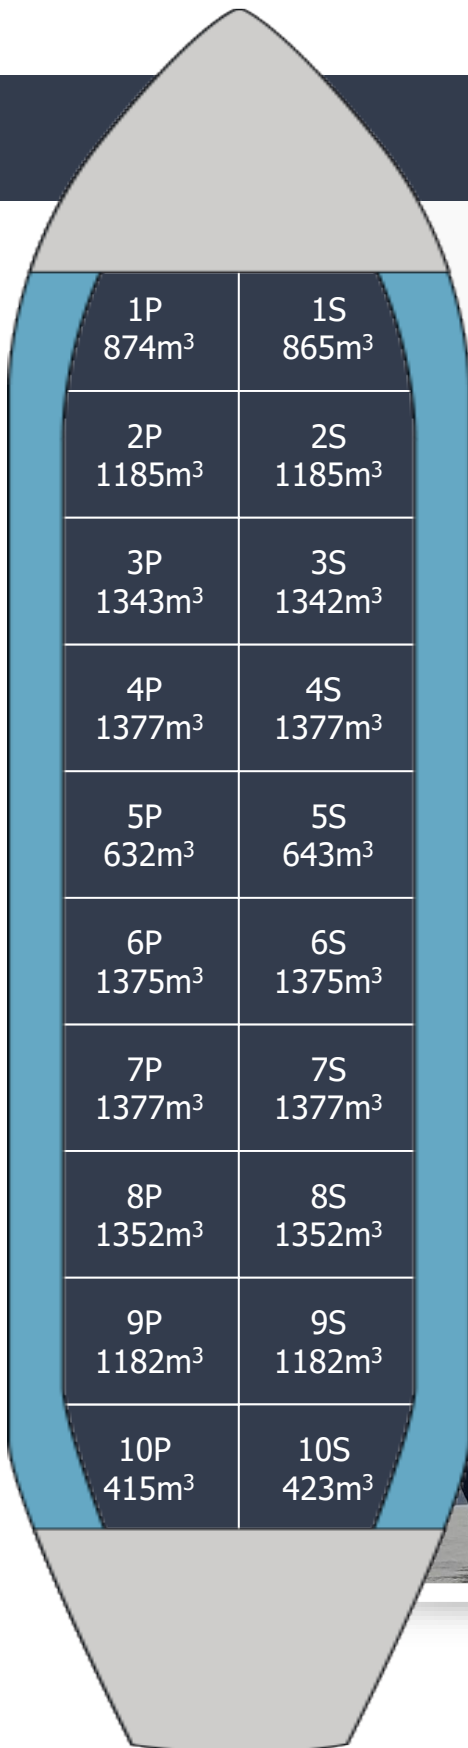

# FAIRCHEM TRIUMPH

Built.....2017  
 Type.....IMO 2/3  
 Class.....NK  
 Flag.....Panama  
 DWT.....22,354  
 Draft.....10.167  
 Beam.....24.60  
 LOA.....149.93  
 GRT.....13,120  
 NRT.....6,544  
 Cap 98%.....22,234  
 Tanks.....20-STST