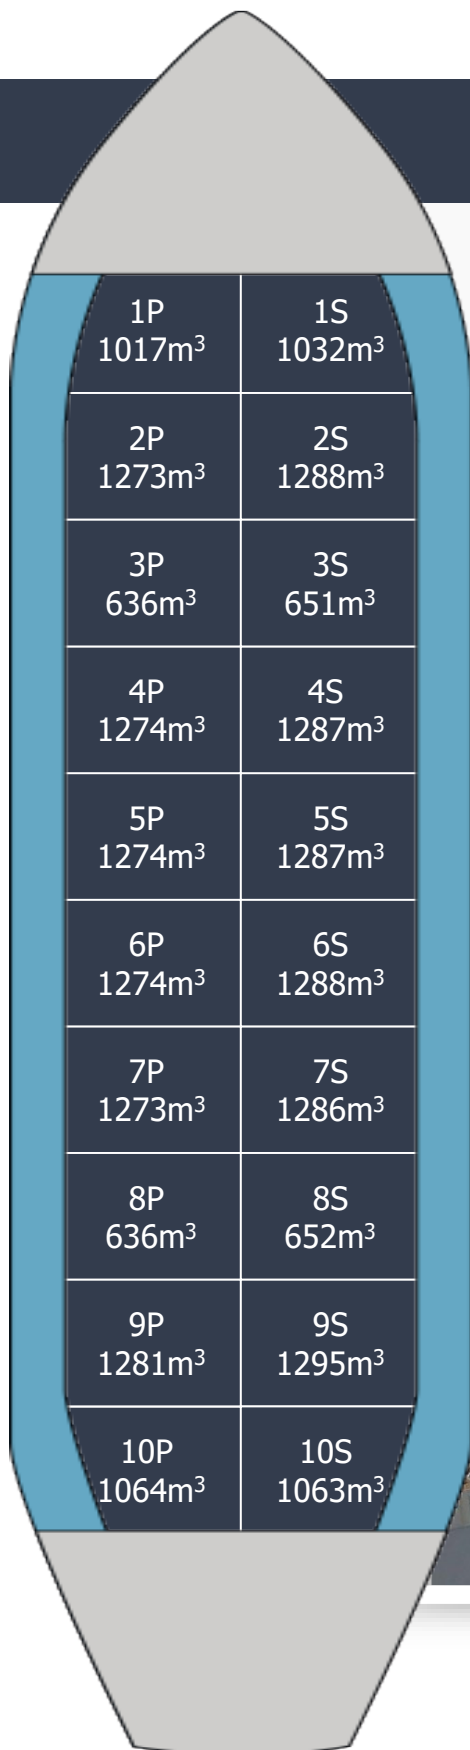

FARICHEM VICTORY

Built.....2016
 Type.....IMO 2/3
 Class.....NK
 Flag.....Panama
 DWT.....21,193
 Draft.....9.715
 Beam.....24.00
 LOA.....149.03
 GRT.....12,247
 NRT.....6,485
 Cap 98%.....22,131
 Tanks.....20-STST