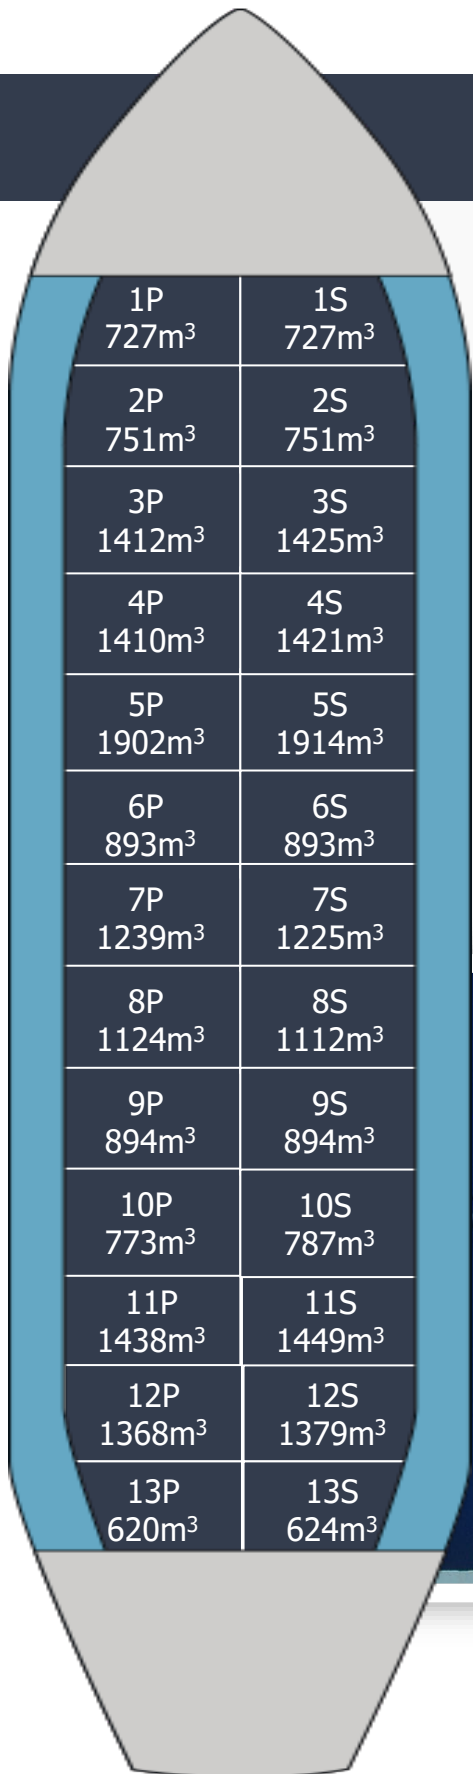

# FAIRCHEM FORTITUDE

Built.....2020  
 Type.....IMO 2/3  
 Class.....NK  
 Flag.....Singapore  
 DWT.....25,995  
 Draft.....10.10  
 Beam.....27.10  
 LOA.....159.00  
 GRT.....16,589  
 Cap 98%.....29,152  
 Tanks.....26-STST