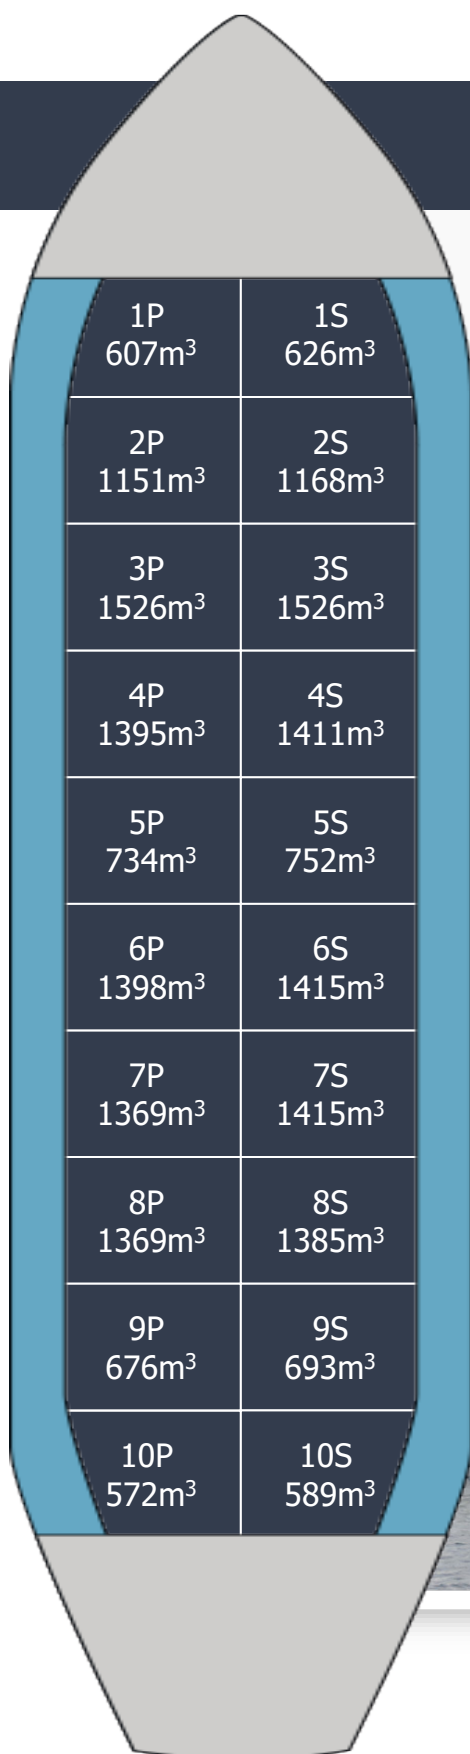

# FAIRCHEM PROTEA

Built.....2021  
 Type.....IMO 2/3  
 Class.....NK  
 Flag.....Marshall Islands  
 DWT.....19,959  
 Draft.....9.772  
 Beam.....24.0  
 LOA.....146.5  
 Cap 98%.....21,816  
 Tanks.....20-STST