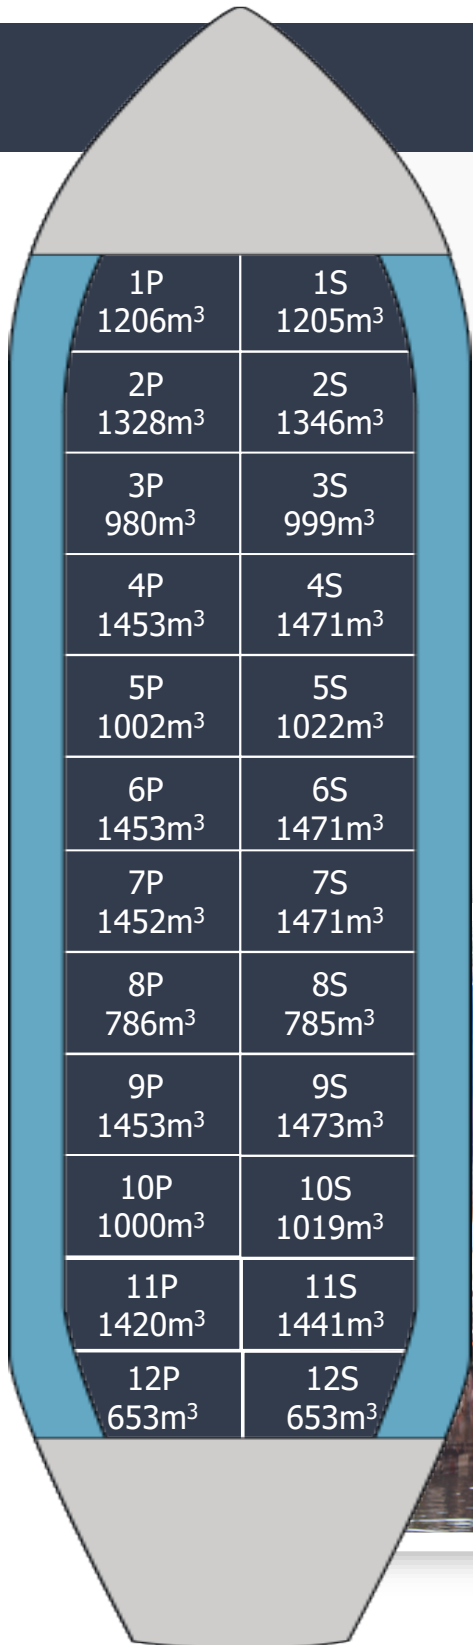

FAIRCHEM COPPER

Built.....2019
 Type.....IMO 2/3
 Class.....NK
 Flag.....Marshall Islands
 DWT.....25,183
 Draft.....9.892
 Beam.....26.6
 LOA.....158.9
 Cap 98%.....28,545
 Tanks.....24-STST