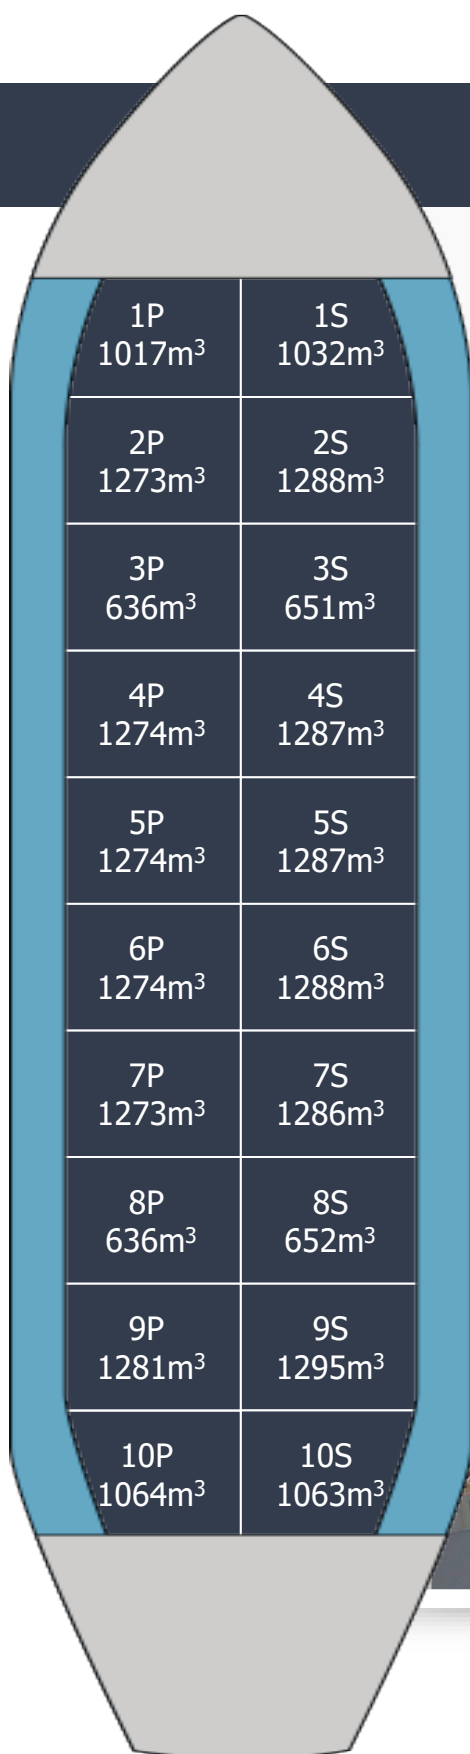

# FAIRCHEM VICTORY

Built.....2016  
 Type.....IMO 2/3  
 Class.....NK  
 Flag.....Panama  
 DWT.....21,193  
 Draft.....9.715  
 Beam.....24.00  
 LOA.....149.03  
 GRT.....12,247  
 NRT.....6,485  
 Cap 98%.....22,131  
 Tanks.....20-STST