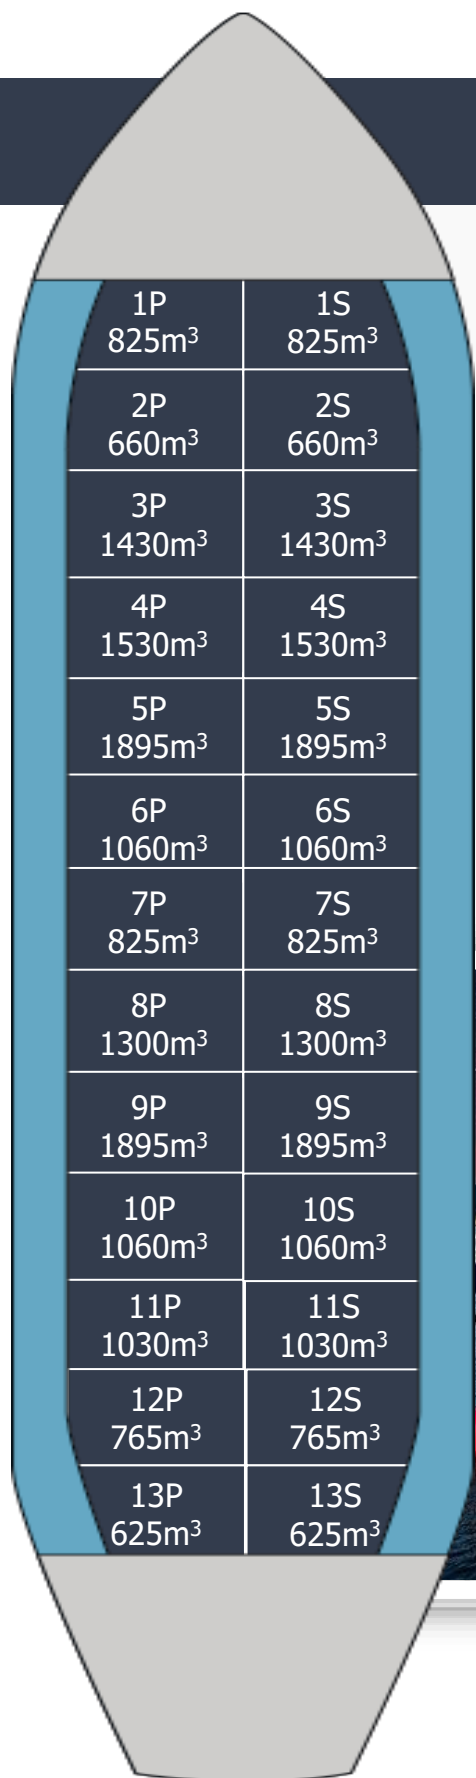

FAIRCHEM PIONEER

Built.....2024
 Type.....IMO 2/3
 Class.....NK
 Flag.....Marshall
 DWT.....25,202
 Draft.....10.516
 Beam.....25.0
 LOA.....160.0
 Cap 98%.....29,679
 Tanks.....26-STST