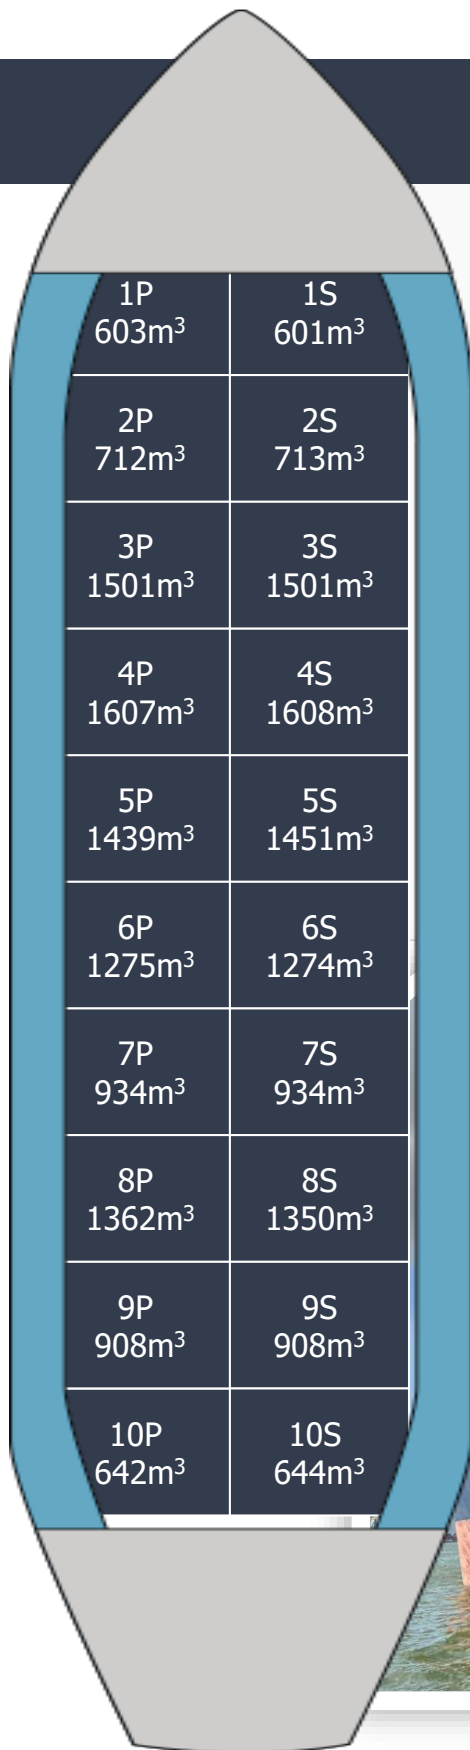

FALCON GALAXY

Built.....2018
 Type.....IMO 2/3
 Class.....NK
 Flag.....Singapore
 DWT.....19,952
 Draft.....9.784
 Beam.....24.2
 LOA.....145.26
 GRT.....12,118
 NRT.....6,273
 Cap 98%.....21,968
 Tanks.....20-STST